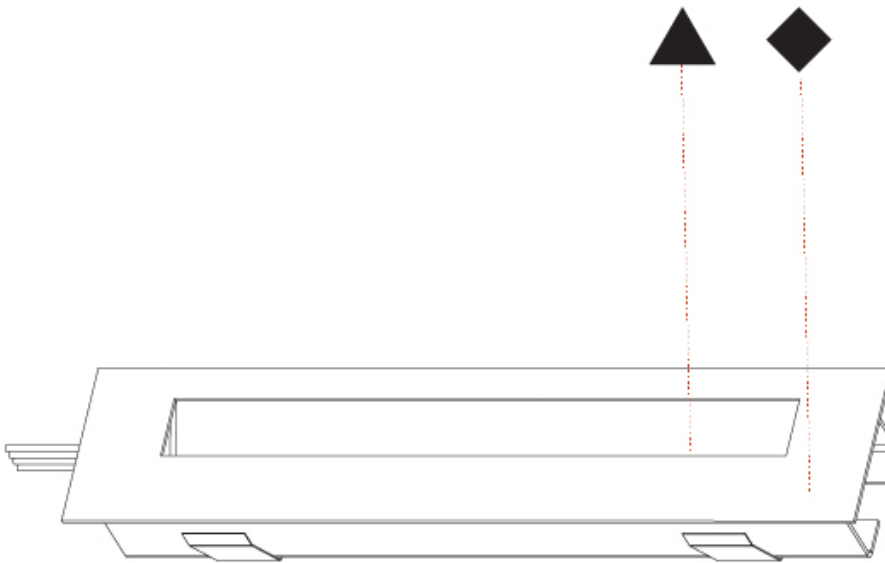

DELIGHT STRING STEP WIDE RECESSED

A35702-

PROJECT _____

TYPE _____

SPECIFIER _____

QUANTITY _____

DATE _____